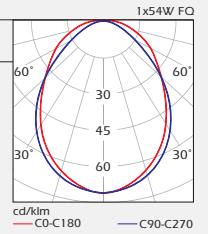

Weight

FPD SD/154 4.250 gr
FPD SD/180 5.300 gr