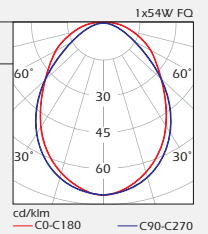

Diffuser: 3 mm thick prismatic polycarbonate.

Code	Lamp	Color
FPD SD2/254	2x54W FQ	Gray

Box Dimensions

Inside box 1 PCS.
 FPD SD2/254 215x1920x80 mm

Weight

FPD SD2/254 8.500 gr

Protection: IP40

Dimensions