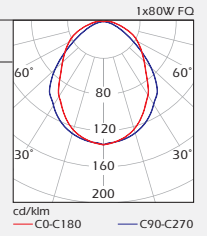

FPD/LD

Description

Body: Body is extruded aluminum and foot is aluminum injection. Painted with min. 80 micron electrostatic powder paint.
Diffuser: 3 mm thick prismatic polycarbonate.

Code

FPD LD/154

Lamp

1x54W FQ

Color

Gray

Box Dimensions

Inside box 1 PCS.
FPD LD/154 100x2080x100 mm

Weight

FPD LD/154 6.500 gr

Protection: IP40

Dimensions