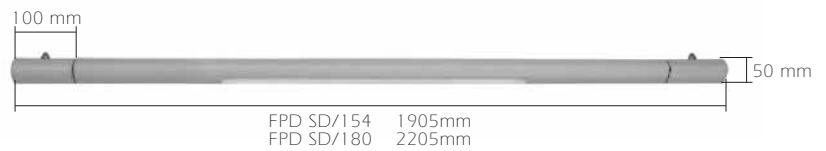

Weight

FPD AE/124 3.500 gr
 FPD AE/154 5.800 gr

Protection: IP40

Dimensions

DECORATIVE FIXTURES / ORION (FPD)

FPD/SD Pendant

Description

Body: Extruded aluminum, end caps are aluminum injection. Painted with min. 80 micron electrostatic powder paint.

Diffuser: 3 mm thick prismatic polycarbonate.

Code	Lamp	Color
FPD SD/154	1x54W FQ	Gray
FPD SD/180	1x80W FQ	Gray

Box Dimensions

Inside box 1 PCS.
 FPD SD/154 100x 2430x100 mm
 FPD SD/180 100x 2730x100 mm

Weight

FPD SD/154 4.250 gr
 FPD SD/180 5.300 gr

Protection: IP40

Dimensions

FPD/SD2 Pendant

Description

Body: Extruded aluminum, end caps are aluminum injection. Painted with min. 80 micron electrostatic powder paint.

Diffuser: 3 mm thick prismatic polycarbonate.

Code	Lamp	Color
FPD SD2/254	2x54W FQ	Gray

Box Dimensions

Inside box 1 PCS.
 FPD SD2/254 215x1920x80 mm

Weight

FPD SD2/254 8.500 gr

Protection: IP40

Dimensions