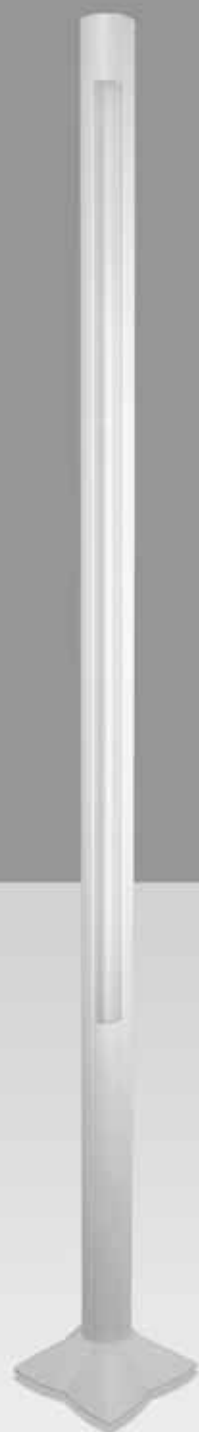

Orion

Decorative

Fixtures

ORION is a unique alternative for a variety of needs either as wall fixtures or as freestanding lights and can be used for general or local purposes. The combination of elegance and sophistication harmonize to produce superb lighting, which gives Orion its special quality. The ORION T5 lamp-series could be the best alternative for your decoration due to its aesthetic appeal.

DECORATIVE FIXTURES / ORION (FPD)

FPD/AE

Description

Body: Extruded aluminum end plates are aluminum injection. Painted with min. 80 micron electrostatic powder paint.
Diffuser: 3 mm thick prismatic polycarbonate.

Code

FPD AE/124
 FPD AE/154

Lamp

1x24W FQ
 1x54W FQ

Color

Gray
 Gray

Box Dimensions

Inside box 1 PCS.
 FPD AE/124 220x770x100 mm
 FPD AE/154 220x1335x100 mm

Weight

FPD AE/124 3.500 gr
 FPD AE/154 5.800 gr

Protection: IP40

Dimensions

DECORATIVE FIXTURES / ORION (FPD)

FPD/SD Pendant

Description

Body: Extruded aluminum, end caps are aluminum injection. Painted with min. 80 micron electrostatic powder paint.