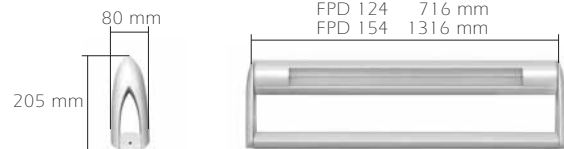

DECORATIVE FIXTURES / ORION (FPD)

FPD/AE

Description

Body: Extruded aluminum end plates are aluminum injection. Painted with min. 80 micron electrostatic powder paint.
Diffuser: 3 mm thick prismatic polycarbonate.

Code

FPD AE/124
 FPD AE/154

Lamp

1x24W FQ
 1x54W FQ

Color

Gray
 Gray

Box Dimensions

Inside box 1 PCS.
 FPD AE/124 220x770x100 mm
 FPD AE/154 220x1335x100 mm

Weight

FPD AE/124 3.500 gr
 FPD AE/154 5.800 gr

Protection: IP40

Dimensions

DECORATIVE FIXTURES / ORION (FPD)

FPD/SD Pendant

Description

Body: Extruded aluminum, end caps are aluminum injection. Painted with min. 80 micron electrostatic powder paint.

Diffuser: 3 mm thick prismatic polycarbonate.

Code	Lamp	Color
FPD SD/154	1x54W FQ	Gray
FPD SD/180	1x80W FQ	Gray

Box Dimensions

Inside box 1 PCS.
 FPD SD/154 100x 2430x100 mm
 FPD SD/180 100x 2730x100 mm

Weight