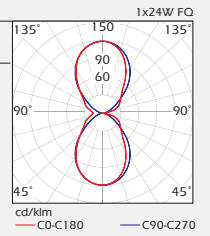

Code

FPD AE/124
 FPD AE/154

Lamp

1x24W FQ
 1x54W FQ

Color

Gray
 Gray

Box Dimensions

Inside box 1 PCS.
 FPD AE/124 220x770x100 mm
 FPD AE/154 220x1335x100 mm

Weight

FPD AE/124 3.500 gr
 FPD AE/154 5.800 gr

Protection: IP40

Dimensions

DECORATIVE FIXTURES / ORION (FPD)

FPD/SD Pendant

Description

Body: Extruded aluminum, end caps are aluminum injection. Painted with min. 80 micron electrostatic powder paint.