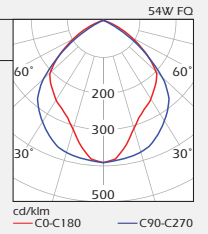

DFS

Description

Body:
Aluminum body is painted with min.80 micron electrostatic powder paint.

Reflector:
Manufactured of (99,9%) pure bright double parabolic MIRO 4 aluminum

Code	Lamp	Color
DFS1/154	1x54W FQ	Gray
DFS2/154	2x54W FQ	Gray
DFS3/154	3x54W FQ	Gray