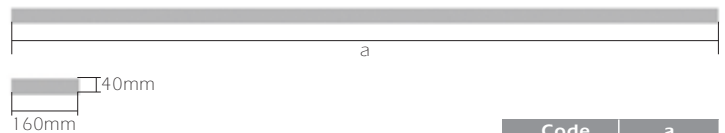

Dimensions

Code	a
DFS1/154	1260mm
DFS2/154	2520mm
DFS3/154	3780mm