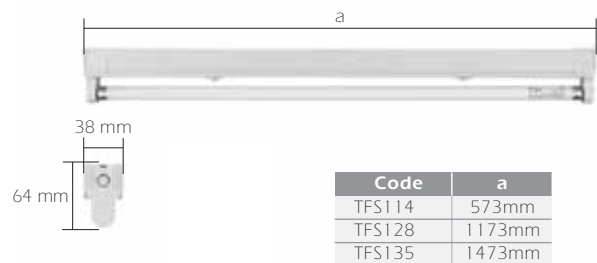

BASIC BATTEN FIXTURES / TFS

TFS 1x

Description

The housings are made of 0.6 mm thick high quality steel and painted with min. 80 micron electrostatic powder paint.

Code

TFS 114
TFS 128
TFS 135

Lamp

1x14W FH
1x28W FH
1x35W FH

Color

White
White
White

Box Dimensions

TFS 114 50x75x 600 mm
TFS 128 50x75x1200 mm
TFS 135 50x75x1500 mm

Weight

TFS 114 570 gr
TFS 128 990 gr
TFS 135 1200 gr

Protection: IP20

Dimensions

BASIC BATTEN FIXTURES / TFS

TFS 2x

Description

The housings are made of 0.6 mm thick high quality steel and painted with min. 80 micron electrostatic powder paint.

Code

TFS 214
TFS 228
TFS 235

Lamp

2x14W FH
2x28W FH
2x35W FH

Color

White
White
White

Box Dimensions

TFS 214 85x75x 600 mm
TFS 228 85x75x1200 mm
TFS 235 85x75x1500 mm

Weight

TFS 214 720 gr
TFS 228 1210 gr
TFS 235 1460 gr

Protection: IP20

Dimensions