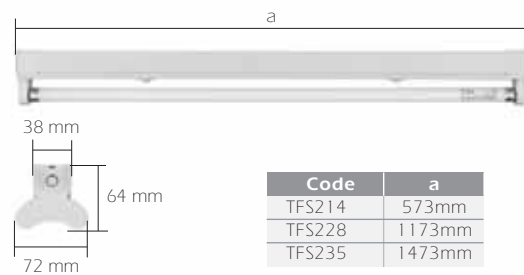

BASIC BATTEN FIXTURES / TFS

TFS 2x

Description

The housings are made of 0.6 mm thick high quality steel and painted with min. 80 micron electrostatic powder paint.

Code

TFS 214
TFS 228
TFS 235

Lamp

2x14W FH
2x28W FH
2x35W FH

Color

White
White
White

Box Dimensions

TFS 214 85x75x 600 mm
TFS 228 85x75x1200 mm
TFS 235 85x75x1500 mm

Weight

TFS 214 720 gr
TFS 228 1210 gr
TFS 235 1460 gr

Protection: IP20

Dimensions

Code	a
TFS214	573mm
TFS228	1173mm
TFS235	1473mm