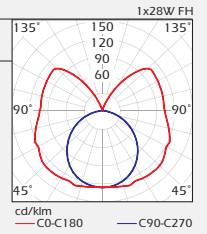

BASIC BATTEN FIXTURES / TFS

TFS 1x

Description

The housings are made of 0.6 mm thick high quality steel and painted with min. 80 micron electrostatic powder paint.

Code

TFS 114
TFS 128
TFS 135

Lamp

1x14W FH
1x28W FH
1x35W FH

Color

White
White
White

Box Dimensions

TFS 114 50x75x 600 mm
TFS 128 50x75x1200 mm
TFS 135 50x75x1500 mm

Weight

TFS 114 570 gr
TFS 128 990 gr
TFS 135 1200 gr

Protection: IP20

Dimensions

Color

White
White
White

Box Dimensions

TFS 214 85x75x 600 mm
TFS 228 85x75x1200 mm
TFS 235 85x75x1500 mm

Weight

TFS 214 720 gr
TFS 228 1210 gr
TFS 235 1460 gr

Protection: IP20

Dimensions

Code	a
TFS214	573mm
TFS228	1173mm
TFS235	1473mm