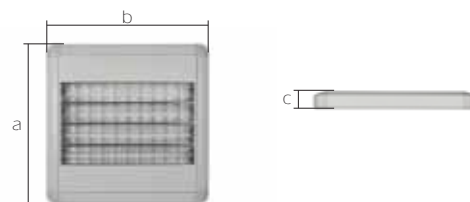

FSL

Surface

Mounted
Fixtures

The FSL Series creates distinction with standard surface-mounted fluorescent fixture types and adds elegance to the surroundings with a round body and edges that provide integrity. It provides proper lighting with high-tech anti-glare reflectors that do not cause eye discomfort.

SURFACE MOUNTED FIXTURES/ FSL

FSL/DP1

Description

Body: Made of 0.6 mm thick A1 quality DKP steel sheet and painted with min. 80 micron powder paint.

Double Parabolic Bright Aluminum Louvre: Manufactured of (99.9%) pure bright aluminum.

Protection: IP20

FSL/SP1

Description

Body: Made of 0.6 mm thick A1 quality DKP steel sheet and painted with min. 80 micron powder paint.

Single Parabolic Bright Aluminum Louvre: Manufactured of (99.9%) pure bright aluminum.

Color

Color
White
White
White
White

Weight

Code	Weight (gr)
FSL/218 SP1	4.500
FSL/418 SP1	6.400
FSL/436 SP1	13.300
FSL/236 SP1	7.500

Protection: IP20

Dimensions:

Code	a	b	C
FSL 218 DP1-DP2-SP1	392 mm	675 mm	80 mm
FSL 414-418 DP1-DP2-SP1	675 mm	675 mm	80 mm
FSL 236-254 DP1-DP2-SP1	392 mm	1292 mm	80 mm
FSL 436 DP1-DP2-SP1	675 mm	1292 mm	80 mm