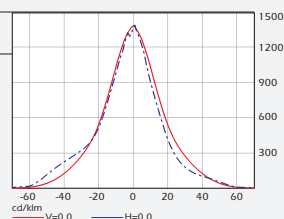

Description

Body, in die-cast aluminum painted in gray color. Tempered glass pressed on silicone gasket. Safety insulator block for maintenance operations when opening the cover. Turned reflectors in matt finishing. Fixing bracket in galvanised steel with aiming goniometer in die-cast aluminum painted in gray.

Code	Lamp	Color
FOOTBALL D	1x1000 W HQI-TS/D/S 1x2000 W HQI-TS/D/S	Gray Gray