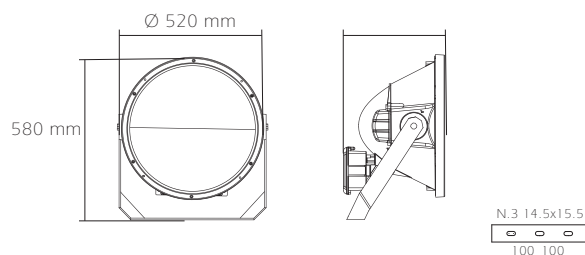

Code	Lamp	Color
FOOTBALL C	1x1000 W HQI-TS/D/S 1x2000 W HQI-TS/D/S	Gray Gray

Box Dimensions

Inside box 1 PCS.
FOOTBALL C 600x540x380 mm

Weight

FOOTBALL C 17.500 gr

Protection: IP65

Dimensions

FOOTBALL D

Description

Body, in die-cast aluminum painted in gray color. Tempered glass pressed on silicone gasket. Safety insulator block for maintenance operations when opening the cover. Turned reflectors in matt finishing. Fixing bracket in galvanised steel with aiming goniometer in die-cast aluminum painted in gray.

Code	Lamp	Color
FOOTBALL D	1x1000 W HQI-TS/D/S 1x2000 W HQI-TS/D/S	Gray Gray

Box Dimensions

Inside box 1 PCS.
FOOTBALL D 600x540x380 mm

Weight

FOOTBALL D 17.500 gr

Protection: IP65

Dimensions