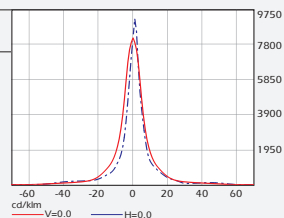

Code	Lamp	Color
FOOTBALL C	1x1000 W HQI-TS/D/S 1x2000 W HQI-TS/D/S	Gray Gray

Box Dimensions

Inside box 1 PCS.
FOOTBALL C 600x540x380 mm

Weight

FOOTBALL C 17.500 gr

Protection: IP65

Dimensions

FOOTBALL D