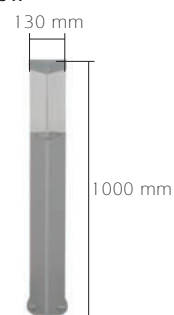

Box Dimensions
Inside box 1 PCS.
8050 210x210x1040 mm

Weight
8050 5.200 gr

Protection: IP54

Dimensions

8050-A

Description

Body:
Made of high quality aluminum with extrusion method.
Diffuser:
Made of acrylic with UV inhibitors that resists fading.

Box Dimensions

Inside box 1 PCS.
8400 150x150x1040 mm

Weight

8400 5.400 gr

Protection: IP54

Dimensions

Top View

Front View

Box Dimensions

Inside box 1 PCS.
8400-A 130x250x420 mm

Weight

8400-A 1.800 gr

Protection: IP54

Top View

Front View

8040

Box Dimensions

Inside box 1 PCS.
8040 210x210x1040 mm

Weight

8040 5.200 gr

Protection: IP54

8500

Description

Body:
Made of high quality aluminum with extrusion method.