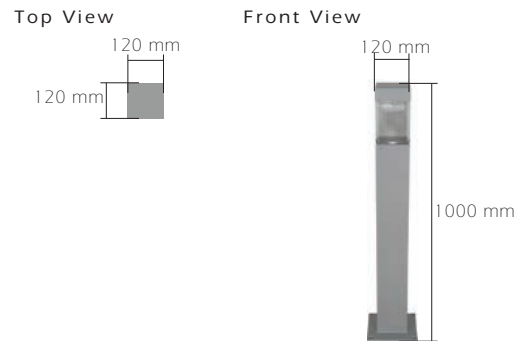

Box Dimensions
Inside box 1 PCS.
8050 210x210x1040 mm

Weight
8050 5.200 gr

Protection: IP54

Dimensions

8050-A

Description

Body:
Made of high quality aluminum with extrusion method.
Diffuser:
Made of acrylic with UV inhibitors that resists fading.

Code	Lamp	Color
8050-A	1x10-20W Dulux EL	Black/Gray/Metallic

Box Dimensions
Inside box 1 PCS.
8400 150x150x1040 mm

Weight
8400 5.400 gr

Protection: IP54

Dimensions

URBAN LIGHTING FIXTURES/ BOLLARD

8400

Description

Box Dimensions

Inside box 1 PCS.
8400 150x150x1040 mm

Weight

8400 5.400 gr

Protection: IP54

Dimensions

Top View

Front View

Box Dimensions

Inside box 1 PCS.
8040 210x210x1040 mm

Weight

8040 5.200 gr

Protection: IP54

8500

Description

Body:
Made of high quality aluminum with extrusion method.