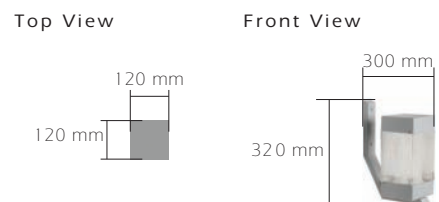

Box Dimensions
Inside box 1 PCS.
8050 210x210x1040 mm

Weight
8050 5.200 gr

Protection: IP54

Dimensions

8050-A

Description

Body:
Made of high quality aluminum with extrusion method.
Diffuser:
Made of acrylic with UV inhibitors that resists fading.

Code	Lamp	Color
8050-A	1x10-20W Dulux EL	Black/Gray/Metallic

Box Dimensions
Inside box 1 PCS.
8400 150x150x1040 mm

Weight
8400 5.400 gr

Protection: IP54

Dimensions

URBAN LIGHTING FIXTURES/ BOLLARD

8400

Description

Box Dimensions

Inside box 1 PCS.
8400 150x150x1040 mm

Weight

8400 5.400 gr

Protection: IP54

Dimensions

Top View

Front View

Box Dimensions

Inside box 1 PCS.
8040 210x210x1040 mm

Weight

8040 5.200 gr

Protection: IP54

8500

Description

Body:
Made of high quality aluminum with extrusion method.