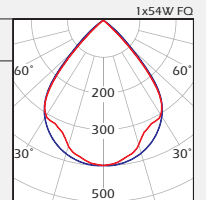

Weight

DFR 114/DP1	3.100 gr
DFR 128/DP1	6.200 gr
DFR 154/DP1	6.200 gr

cd/klm
— C0-C180 — C90-C270

Protection: IP20