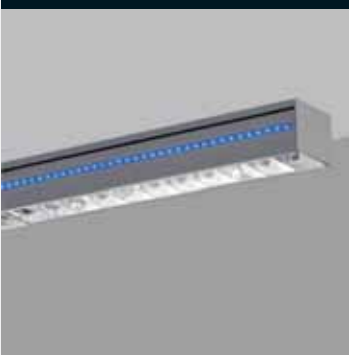

DFR/LS

DFR/AT

Accessories
DFR-AT Suspension Wire
DFR/LS

LED Red 4.8W/mt. 60 Pcs./mt.
LED Green 4.8W/mt. 60 Pcs./mt.
LED Blue 4.8W/mt. 60 Pcs./mt.
LED Yellow 4.8W/mt. 60 Pcs./mt.
LED White 4.8W/mt. 60 Pcs./mt.
LED RGB 7.2W/mt. 30 Pcs./mt.
LED RGB 14.4W/mt. 60 Pcs./mt.

50 gr