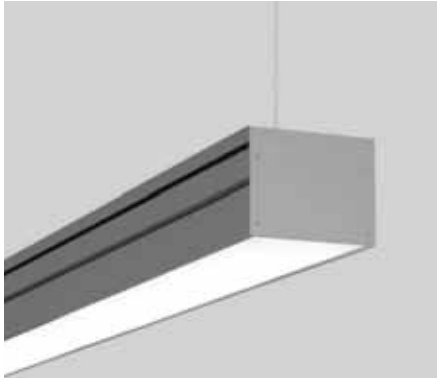

EOS

Decorative

Fixtures

The EOS series combines elegance and harmony to compliment the modern office. EOS provides an uninterrupted stream of light without disclosing the connection points. Its easy installation, combined with the lighting design and decorative features promote a relaxing atmosphere. High efficiency T5 lamps are used in the fixtures. Custom-designed Miro aluminum that reflects light with high efficiency is used for the reflector.

EOS is available in three types: 'surface mounted'; 'pendant'; and 'recessed'.

The reflector lamels are specially designed to avoid shadows in the connection points of the fixtures. This feature makes it possible for the fixture to be seen due to the continual operation of the reflector lamels.

Description

Body: Extruded aluminum painted with min. 80 micron electrostatic powder paint.

Double Parabolic Bright aluminum Louvre:

Manufactured of (99,9%) pure bright aluminum.

Code	Lamp	Color
DFR 114/DP1	1x14W FH	Gray
DFR 128/DP1	1x28W FH	Gray
DFR 154/DP1	1x54W FQ	Gray