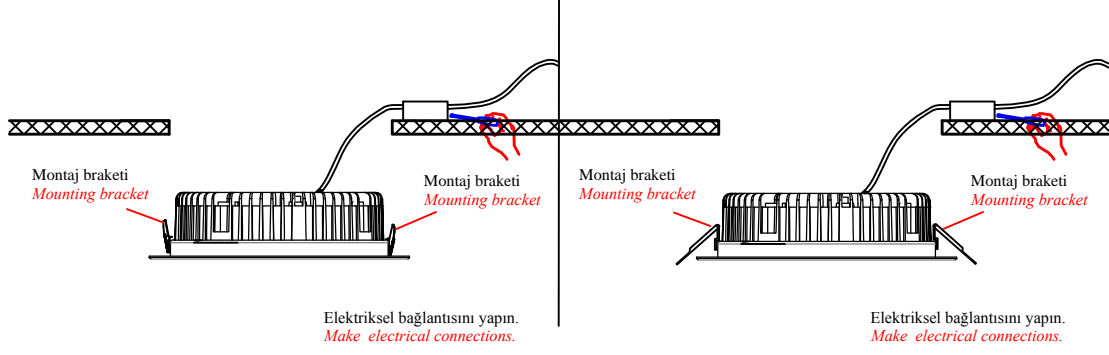

Montaj Detayları / *Assembling Details*

1